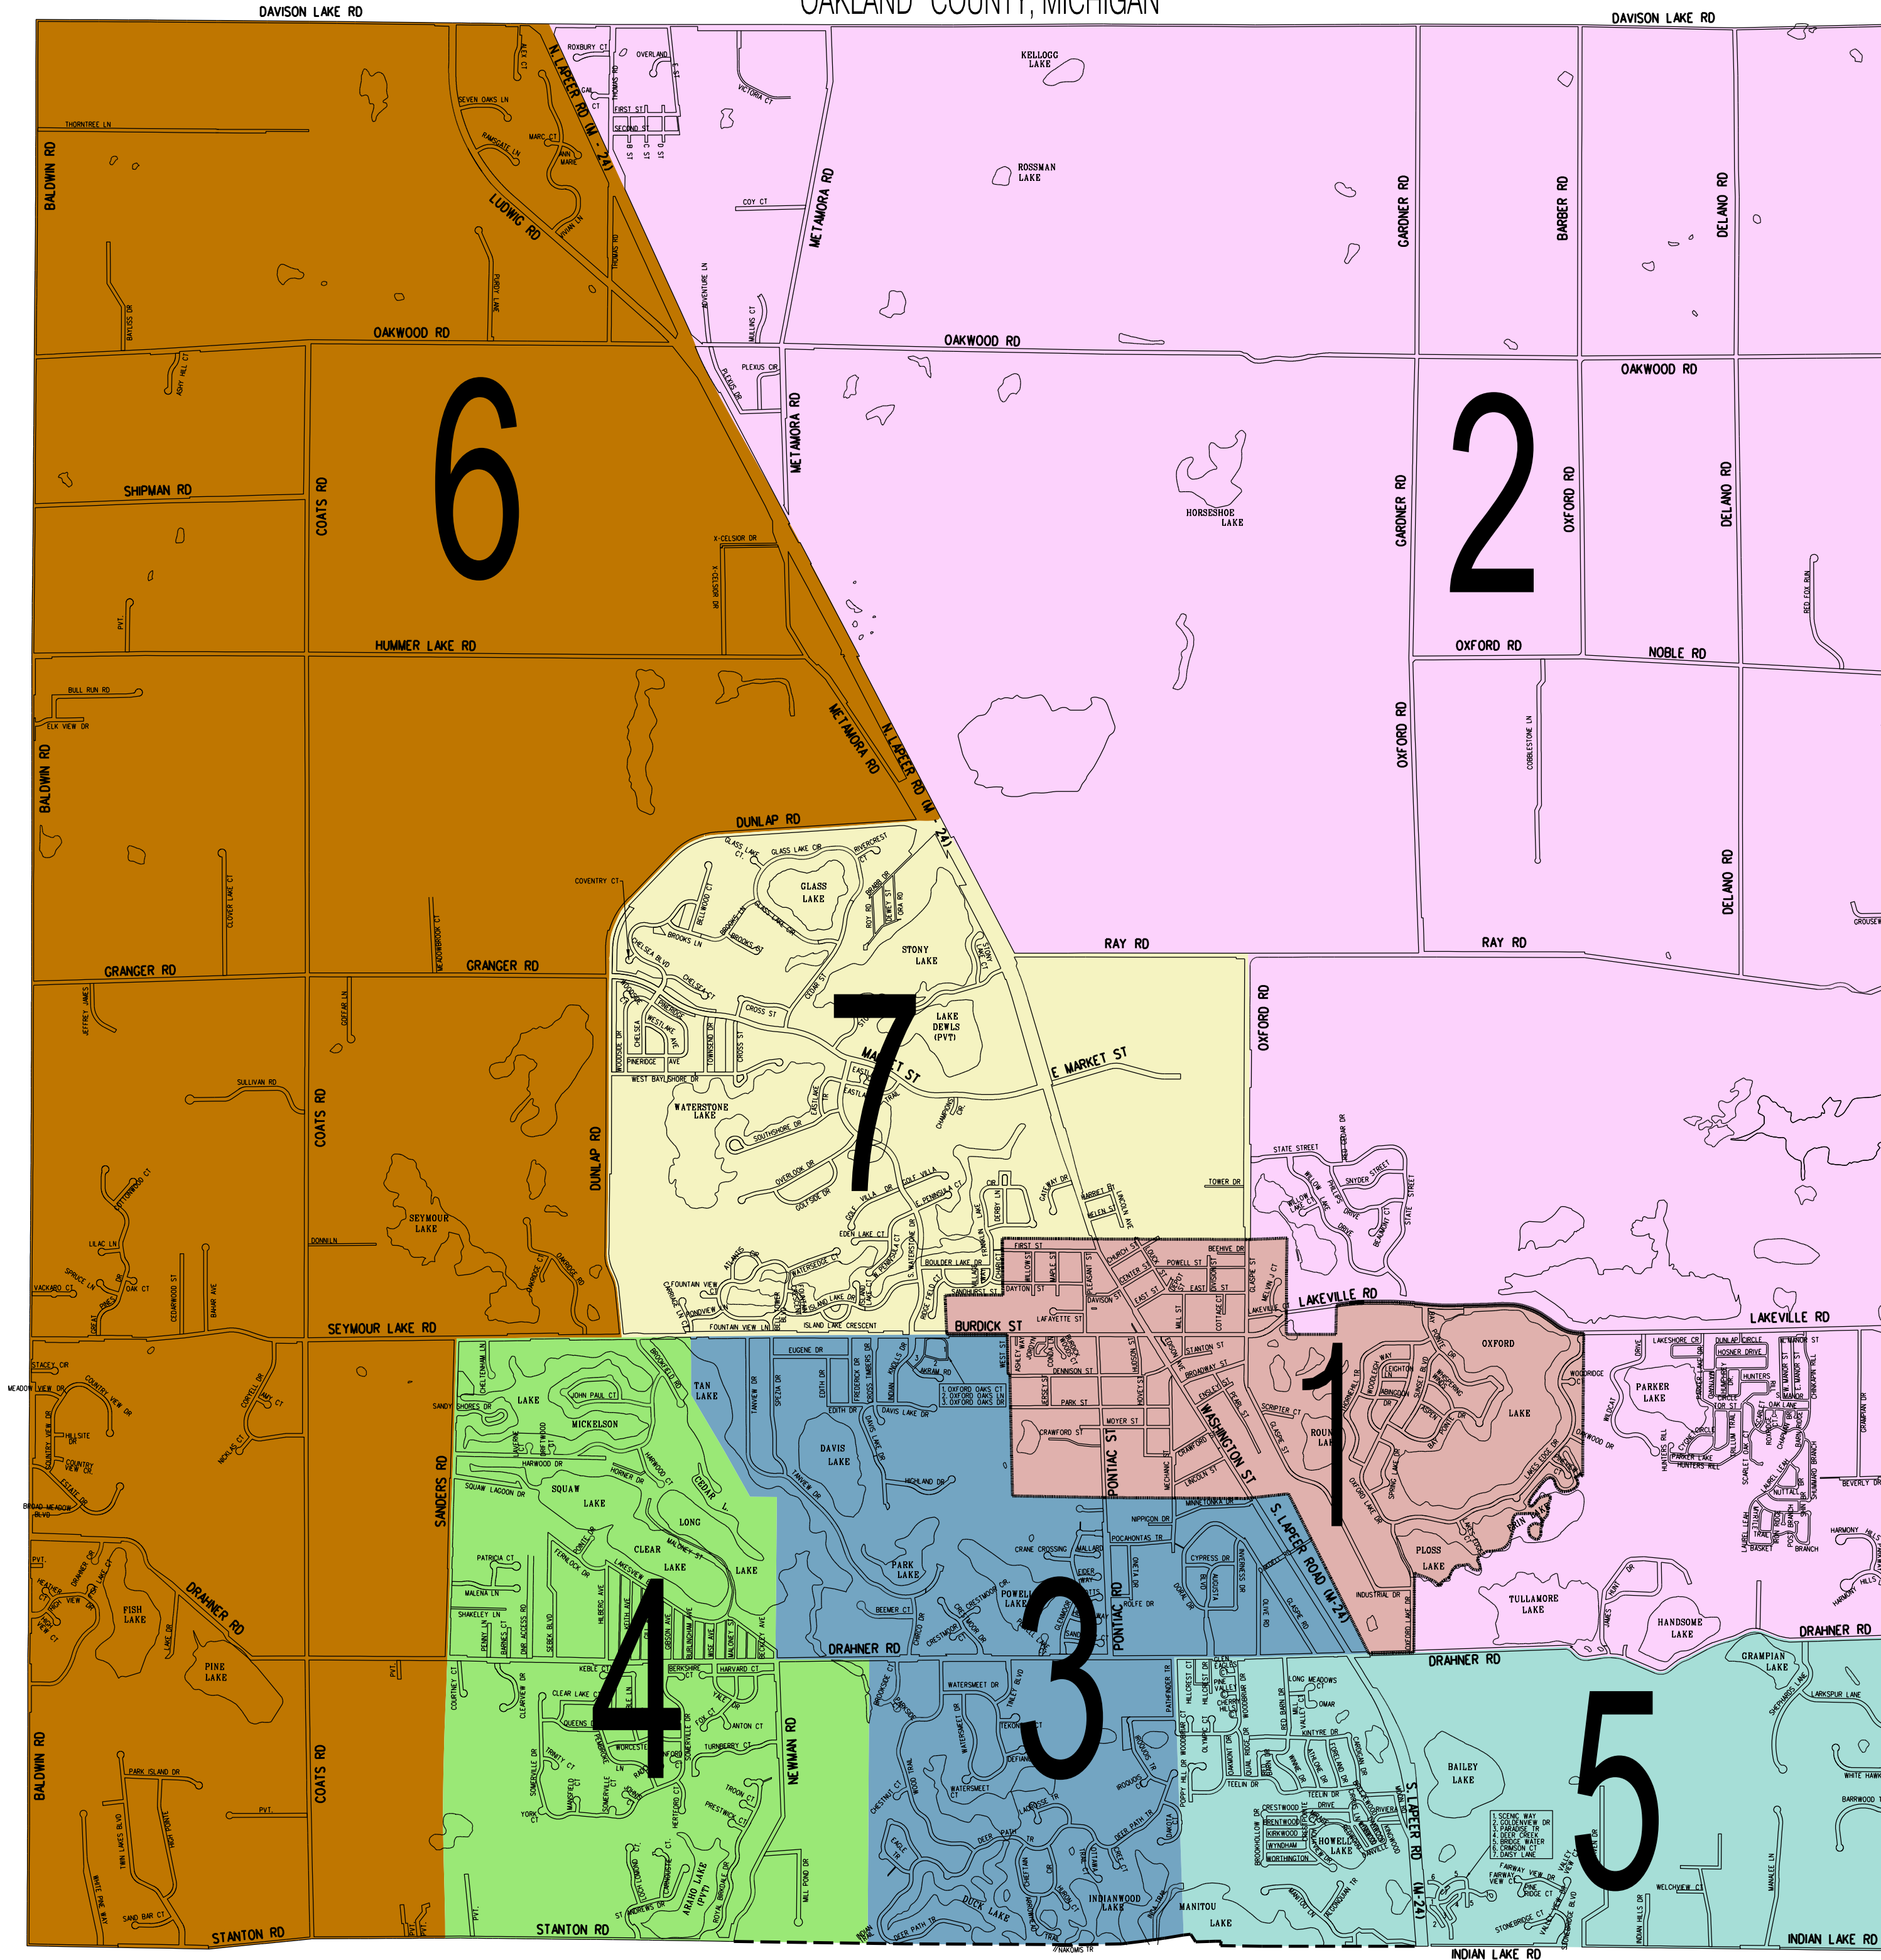

OXFORD TOWNSHIP VOTING PRECINCT MAP

OAKLAND COUNTY, MICHIGAN

-  PRECINCT 1
-  PRECINCT 2
-  PRECINCT 3
-  PRECINCT 4
-  PRECINCT 5
-  PRECINCT 6
-  PRECINCT 7